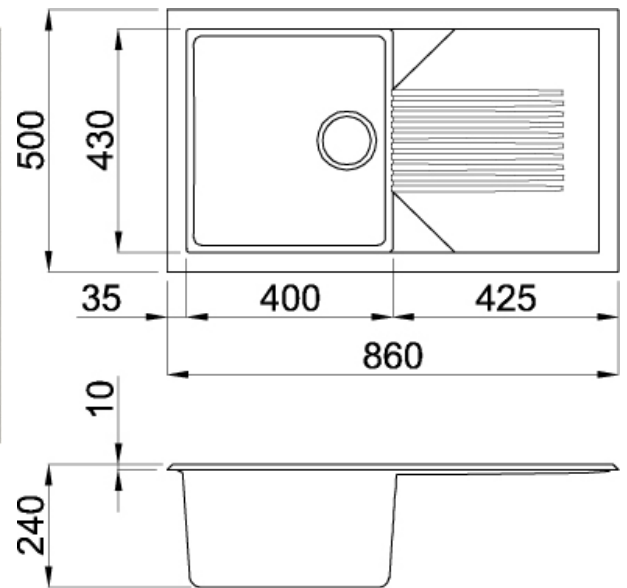

**Product Specification Sheet**  
**ELGT400-68**

**Tekno Insert**

Elleci Tekno Granitek 400 Single Bowl With Drainer

Models	Waste
08 ELGT400-40 <i>Black</i>	90mm
08 ELGT400-68 <i>White</i>	
Overall Dimensions W x D	Minimum Cabinet Size
860 x 500mm	520mm

**Bowl Dimensions W x D x H**  
 400 x 430 x 240mm

**Material & Finish**  
 Granitek, Honed

**Corner Radius**  
 10mm

Accessories Available (optional)

**BFDDB**  
 DRAINING BASKET  
 390 X 325mm

**BFDRMB**  
 ROLLER MAT  
 480 X 450mm

E&OE – it is recommended all measurements are taken directly from the product. Specification subject to change without notice, always consult the literature supplied with the product. Coloured images are indicative only.